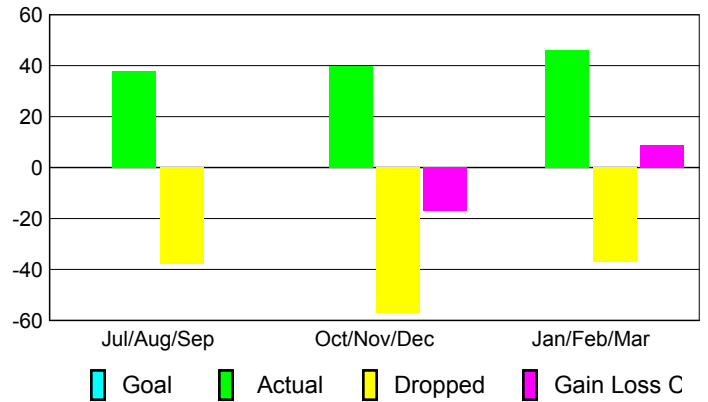

### YTD Status Quo Clubs 2008-2009

Status Quo Clubs Compared to Status Quo Members

## MEMBERSHIP

**Membership Results**  
2008-2009

**Membership**  
2007-2008

Month	Net Memb Goal	Actual New Memb	Actual Dropped Memb	Gain/Loss of Memb	Gain/Loss of Memb
Jul/Aug/Sep	0	38	-38	0	-3
Oct/Nov/Dec	0	40	-57	-17	0
Jan/Feb/Mar	0	46	-37	9	-1
<b>Totals</b>	<b>0</b>	<b>124</b>	<b>-132</b>	<b>-8</b>	<b>-4</b>

### Membership Results 2008-2009

Goal, New, Dropped, Gain/Loss

### Comparison of Membership Gain/Loss

Current Year Compared to the Previous Year