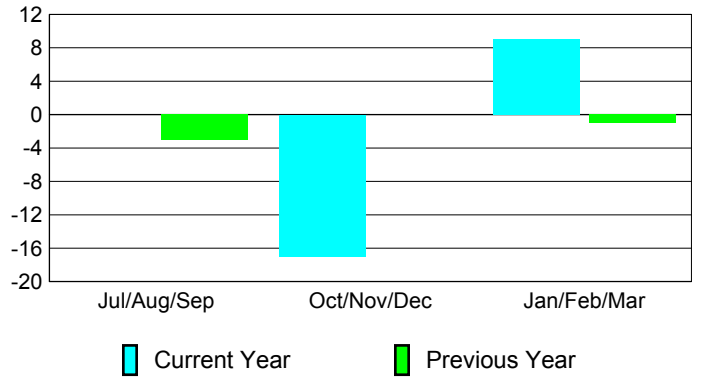

Comparison of Membership Gain/Loss

Current Year Compared to the Previous Year