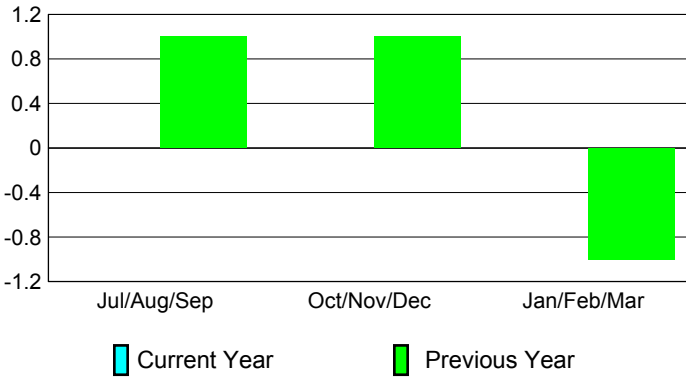

Comparison of Club Gain/Loss

Current Year Compared to the Previous Year